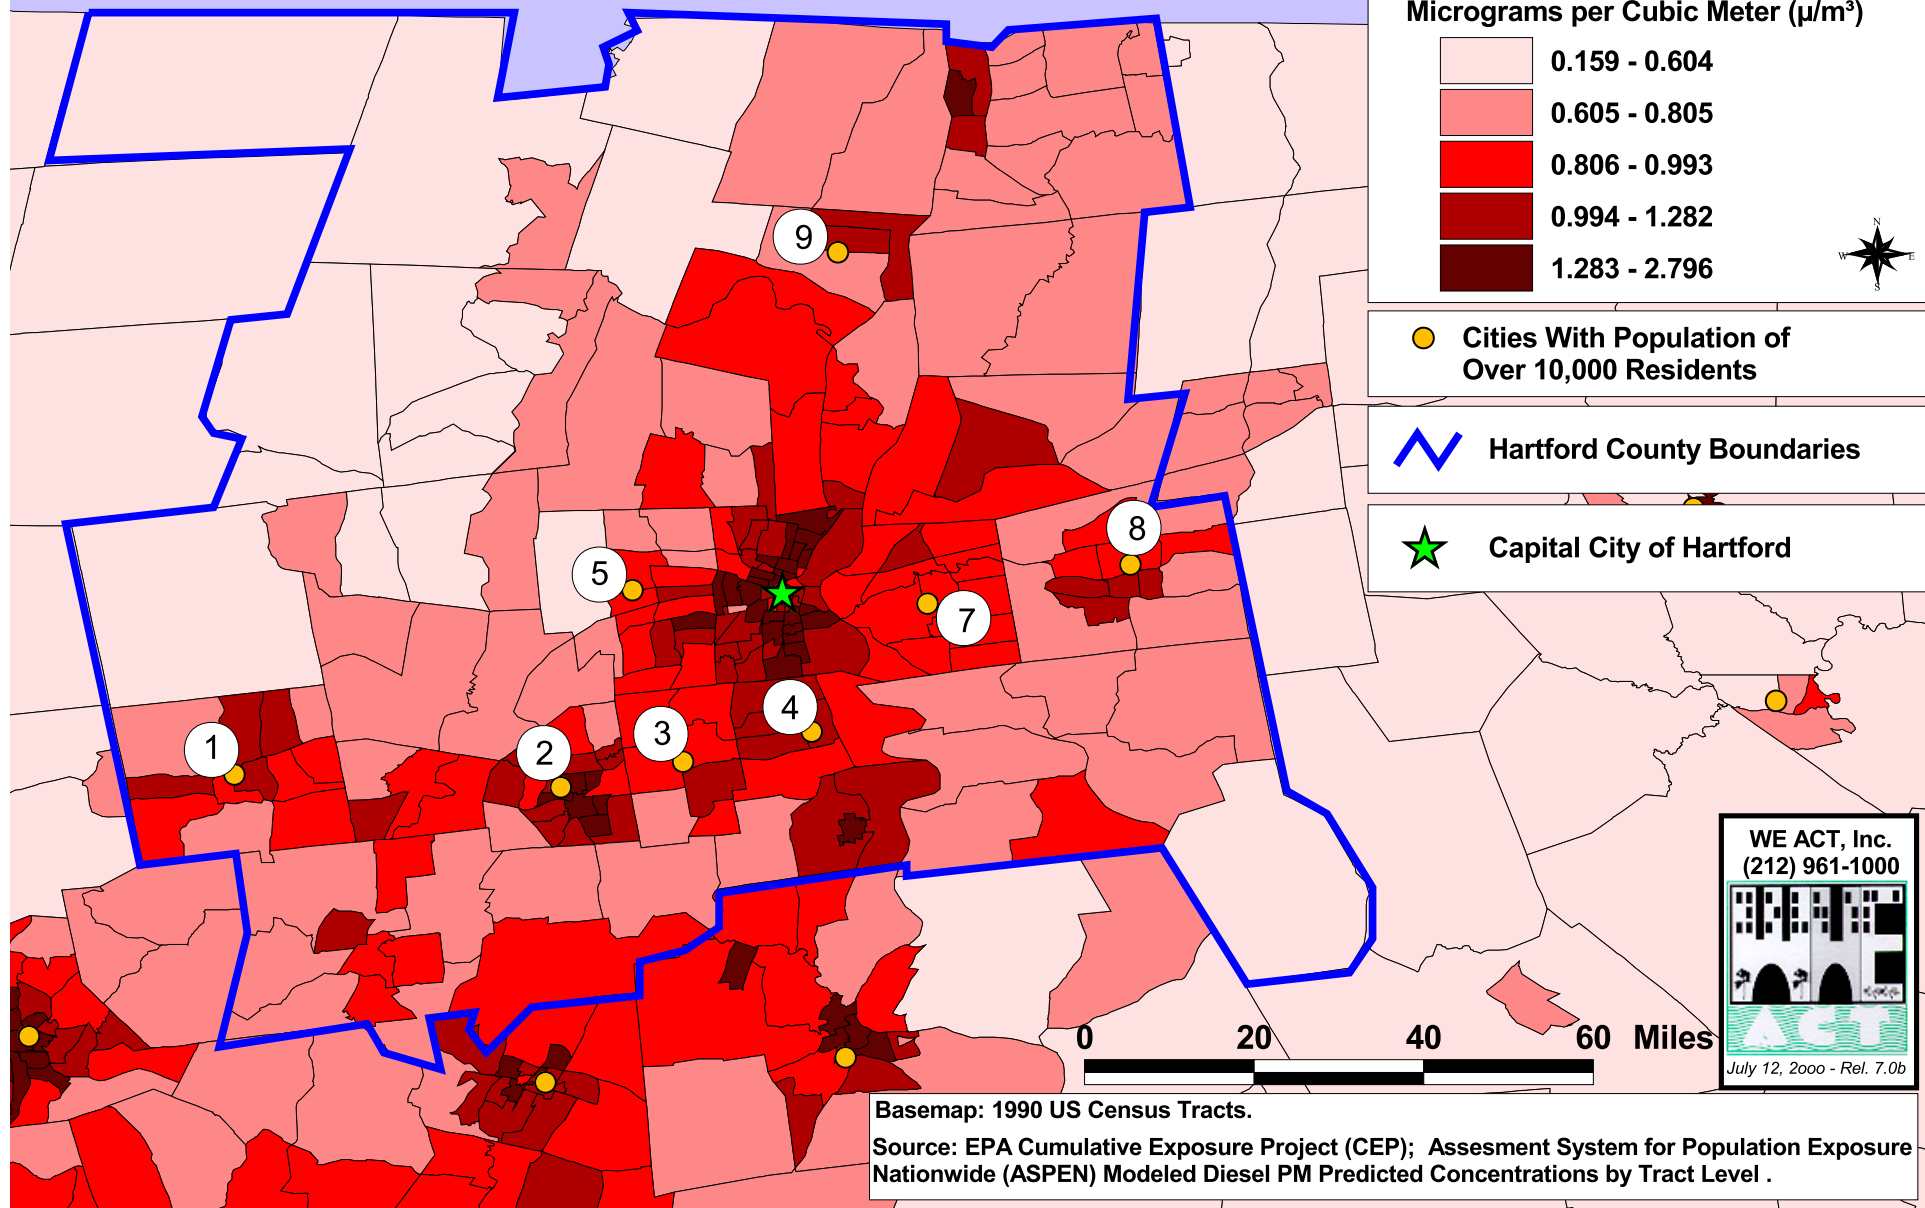

1990 Diesel Particulate Matter (PM) Concentrations Across Connecticut's Census Tracts

**NAMES OF CITIES
IN THE COUNTY OF HARTFORD
IN THE STATE OF CONNECTICUT**

1. Bristol
2. New Britain
3. Newington
4. Wethersfield
5. West Hartford
6. ★ Hartford (**Capital City**)
7. East Hartford
8. Central Manchester
9. Windsor Locks